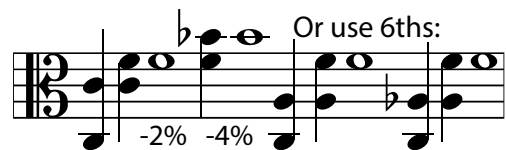

# Viola fingerboard chart

White circles are natural notes on the tempered scale; Dark circles are accidentals.

This 7:5 test to open G is sharp by +17%

## Open String Tests:

○ against lower string

+14% -16% 0% +16% -14%

○ against higher string

+2% +14% -16% 0% +16% -14%

□ multiple 4ths from higher string

□ 4th/octave lower string (6ths)

● same string tests