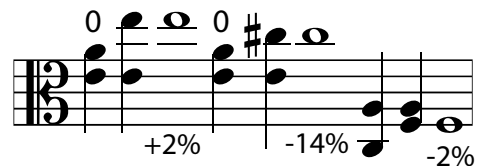

# Viola fingerboard chart

White circles are natural notes on the tempered scale; Dark circles are accidentals.

This 7:5 test to open G is sharp by +17%

## Open String Tests:

○ against lower string

+14% -16% 0% +16% -14%

○ against higher string

+2% +14% -16% 0% +16% -14%

□ multiple 4ths from higher string

□ 4th/octave lower string (6ths)

● same string tests