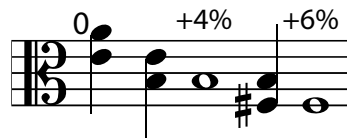

# Viola fingerboard chart

White circles are natural notes on the tempered scale; Dark circles are accidentals.

This 7:5 test to open G is sharp by +17%

## Open String Tests:

○ against lower string

+14% -16% 0% +16% -14%

○ against higher string

+2% +14% -16% 0% +16% -14%

□ multiple 4ths from higher string

□ 4th/octave lower string (6ths)

● same string tests