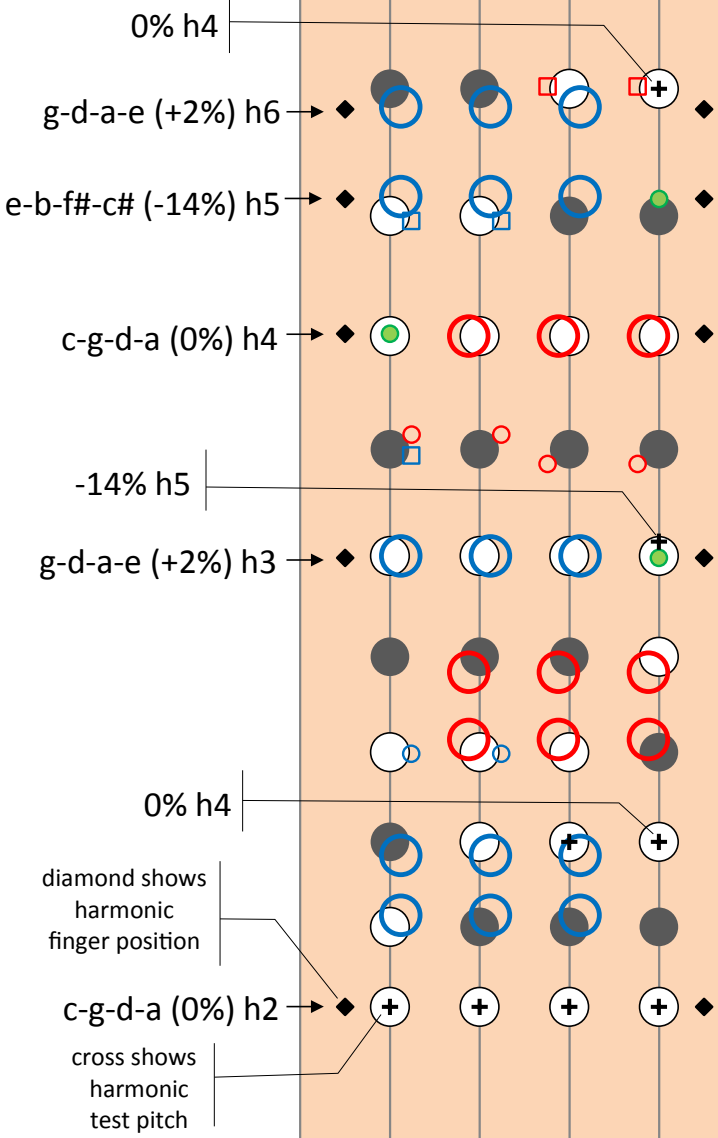

# Viola fingerboard chart

White circles are natural notes on the tempered scale; Dark circles are accidentals.

This 7:5 test to open G is sharp by +17%

## Harmonic tests:

## Open String Tests:

○ against lower string

+14% -16% 0% +16% -14%

○ against higher string

+2% +14% -16% 0% +16% -14%

□ multiple 4ths from higher string

□ 4th/octave lower string (6ths)

● same string tests

○ 4th/unison higher string

○ minor 6th/two strings away