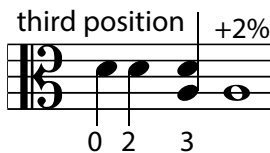

○ 4th/unison higher string